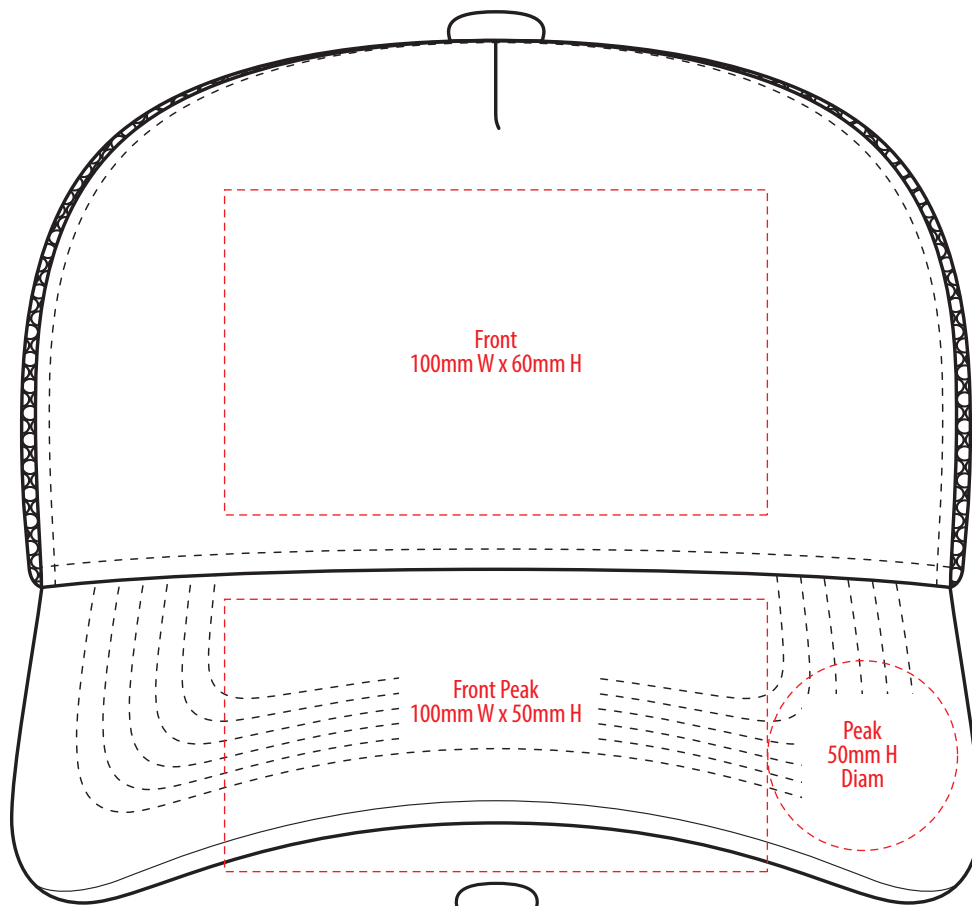

4395

-----  
COLOUR

4395

**NOTE:**

The maximum decoration area is a guide only and is greatly dependant on the logo shape.

-----  
EMBROIDERY

4395

**NOTE:**

The maximum decoration area is a guide only and is greatly dependant on the logo shape.

-----  
SUPACOLOUR

4395

**NOTE:**

The maximum decoration area is a guide only and is greatly dependant on the logo shape.