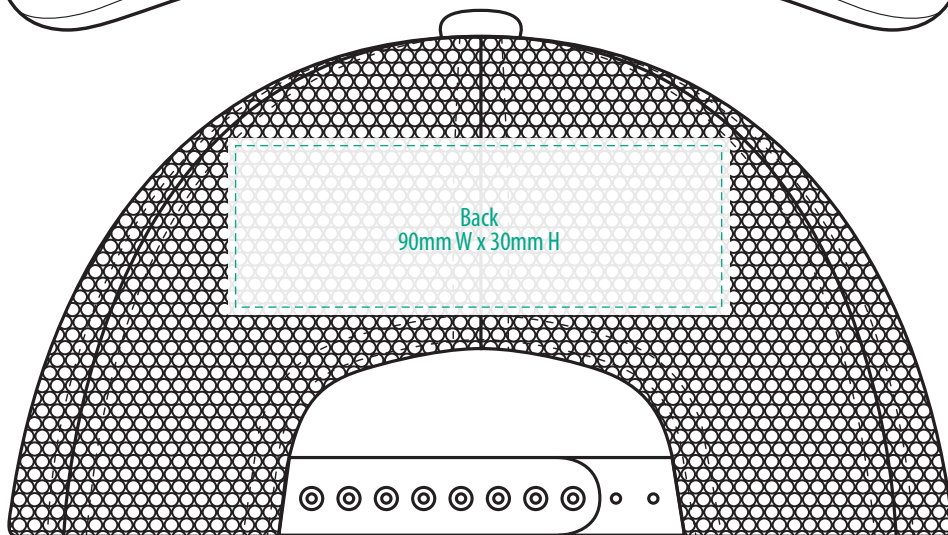

4395

-----  
COLOUR

4395

**NOTE:**

The maximum decoration area is a guide only and is greatly dependant on the logo shape.

-----  
EMBROIDERY

4395

**NOTE:**

The maximum decoration area is a guide only and is greatly dependant on the logo shape.

-----  
SUPACOLOUR

4395

**NOTE:**

The maximum decoration area is a guide only and is greatly dependant on the logo shape.