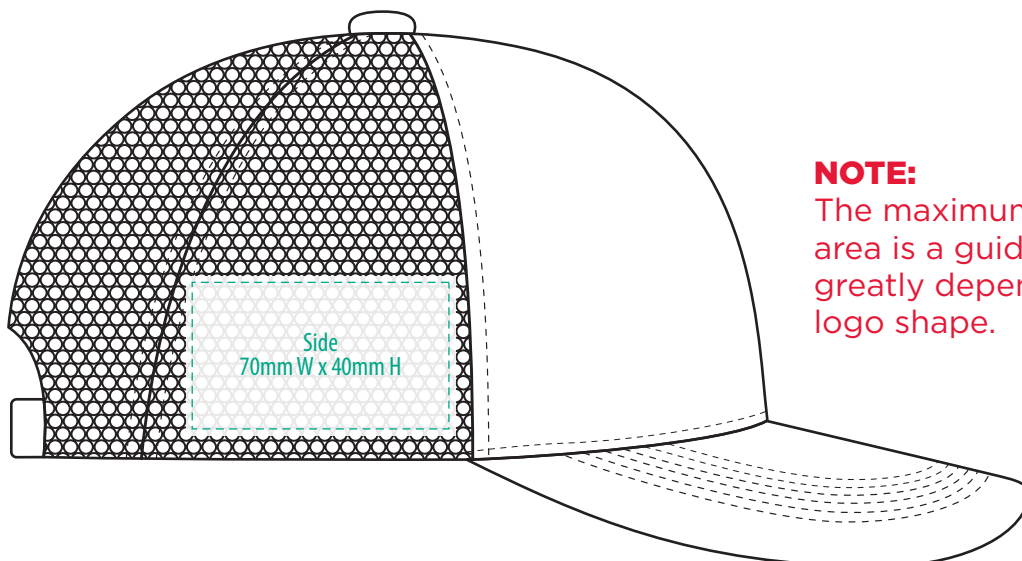

4395

-----  
COLOUR

4395

**NOTE:**

The maximum decoration area is a guide only and is greatly dependant on the logo shape.

-----  
EMBROIDERY

4395

**NOTE:**

The maximum decoration area is a guide only and is greatly dependant on the logo shape.

-----  
SUPACOLOUR

4395

**NOTE:**

The maximum decoration area is a guide only and is greatly dependant on the logo shape.